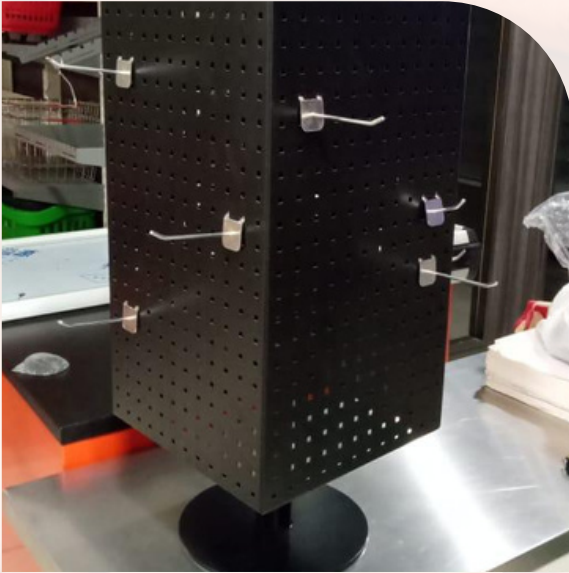

A MUST FOR GROCERY STORE

MSC/RDS-2