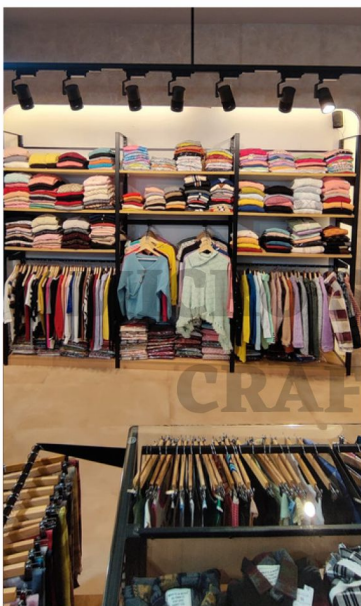

GARMENT FIXTURES

for your
dream
project.

**MICRO SHEET
CRAFTS™**

STUDIO

MODERN CLOTHING FIXTURES

Premium customized units for our exquisite customer's choice and design.

CALL US AT -
+91-8595368009

WEBSITE -
www.displayrackmanufacturer.com