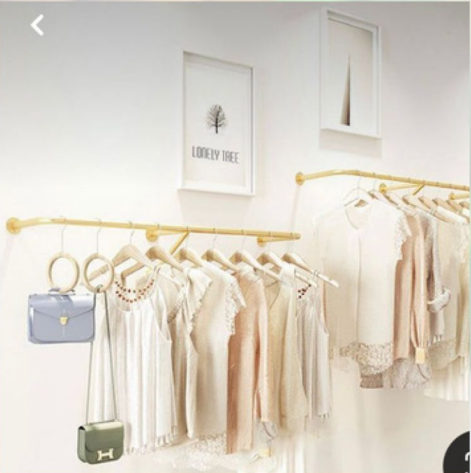

MSC/WM-18 H-5ft, L-4ft, B-1ft

MSC/WM-21 H-7ft, L-2ft, B-1.25ft

**WALL MOUNT
GARMENT
RACKS**

MSC/WM-23 H-7ft, L-2ft, B-1ft

MSC/WM-19 L-4ft, B-1ft

MSC/WM-22 H-7ft, L-2ft, B-1.25ft

MSC/WM-24 H-7ft, L-4ft, B-1.25ft

MSC/WM-28 H-7ft, L-2ft, B-1.25ft

MSC/WM-29 H-7ft, L-3ft, B-1ft

MSC/WM-30 H-7ft, L-3ft, B-1ft

Floating shelves can be used to place folded garments or accessories, and hooks beneath can hold hanging garments. When choosing the best option for your space, consider the weight of the garments you'll be hanging and ensure that the fixture you select can safely support that weight. Wall Mount Fixtures help you save space & money.