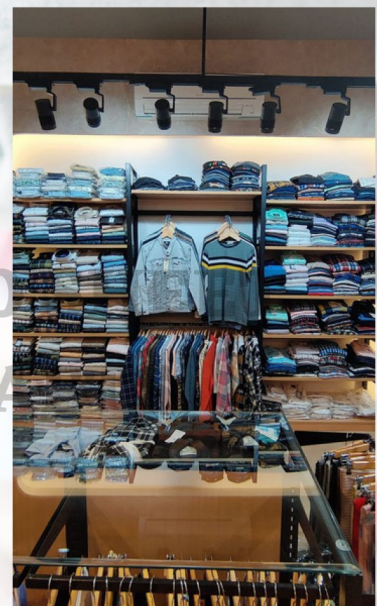

GARMENT FIXTURES

for your
dream
project.

**MICRO SHEET
CRAFTS™**

STUDIO

MODERN CLOTHING FIXTURES

Premium customized units for our exquisite customer's choice and design.

CALL US AT -
+91-8595368009

WEBSITE -
www.displayrackmanufacturer.com